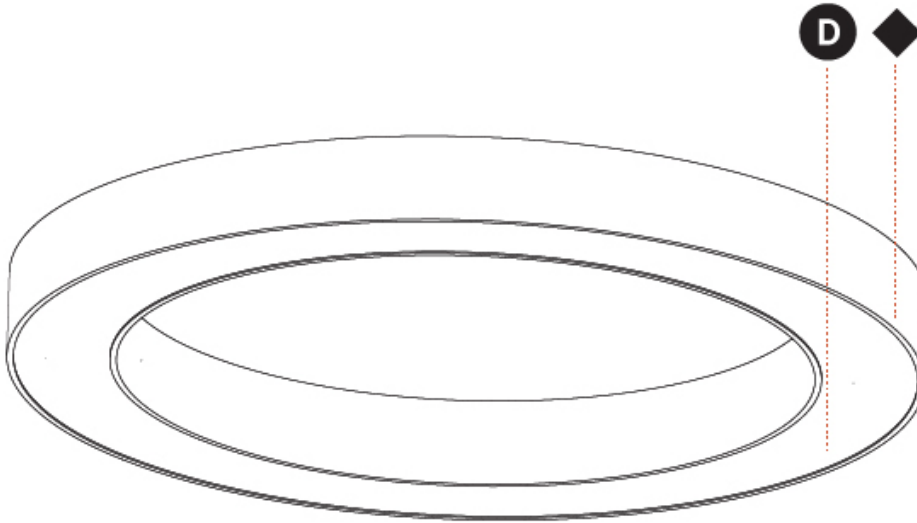

GENERAL

Series: Glorious
 Subseries: Glorious
 Brand: Prolicht
 Division: Architectural
 Mounting Type: Surface
 Mounting Location: Ceiling
 Subcategory: Ambient

PHYSICAL

Shape: Round
 Diameter (mm): 1250
 Diameter (in): 49 ³/₁₆
 Height (mm): 120
 Height (in): 4 ³/₄
 Light Distribution: Direct
 Weight (kg): 12.465
 Weight (lbs): 27.42
 Diffuser: PMMA - Opal or Micro-Prism
 Fixture Finish: SSR / BKV / CWI / CRY / HAB / UFT / ITA / RUA / FTG / MYG / LOD / PUS / FRO / FUP / KIA / POP / BLS / SPG / MEY / GOH / GUM / CHC / COM / ABZ / JAG / OBR / MOS / ROR
 Fixture Material: Aluminum

A32914-

PROJECT	_____
TYPE	_____
SPECIFIER	_____
QUANTITY	_____
DATE	_____

GLORIOUS COLOR FINISH CHART

PROJECT
TYPE
SPECIFIER
QUANTITY
DATE

Fixture Finish

Sparkling Silver - 01 (SSR)

Black Velvet - 02 (BKV)